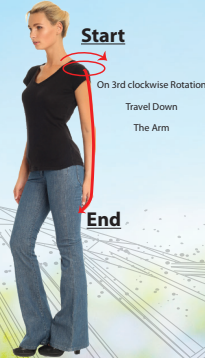

#3. Arm Technique